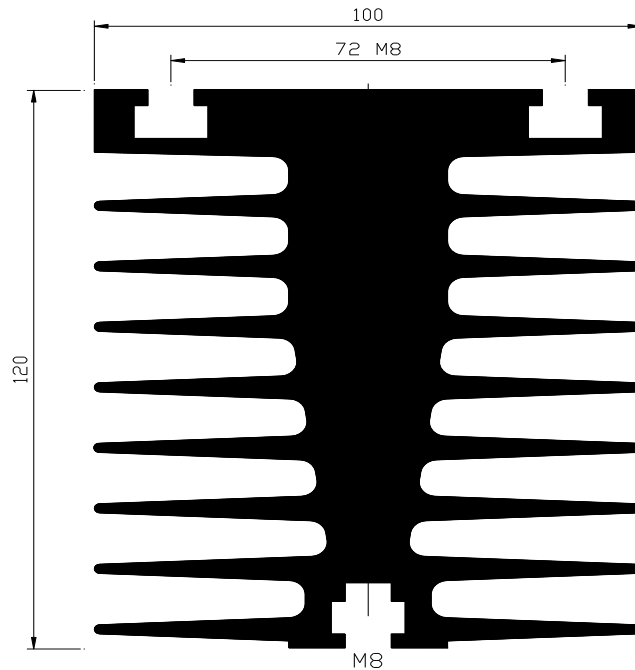

PS220 Heatsink

	Length	C/W Bare	C/W Ano
100W	150	0.6	0.54
200W	150	0.54	0.48
200W	300	0.405	0.36
300W	300	0.378	0.34

Thermal data for guideline only

GD Rectifiers Ltd. Bentley House, 2 William Way, Burgess Hill, West Sussex RH15 9AG.