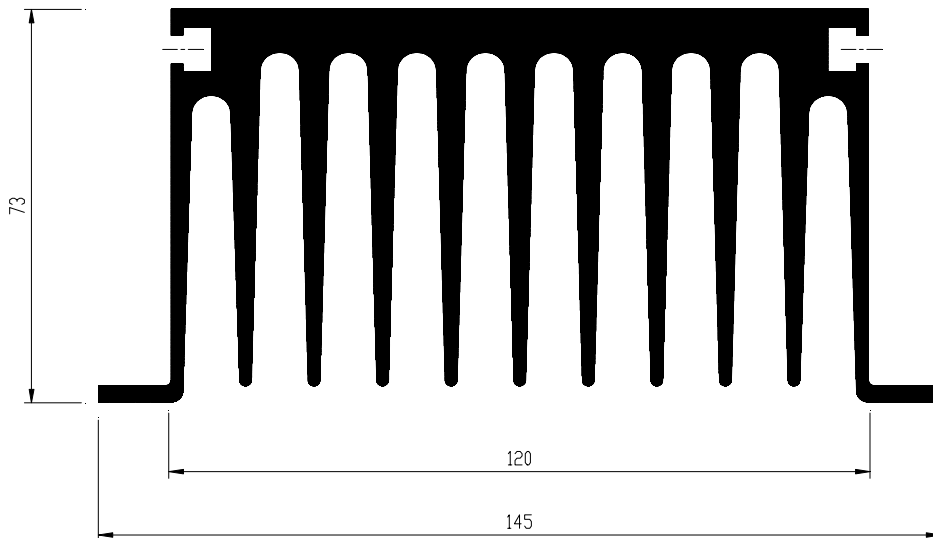

PS218 Heatsink

Length	C/W Bare	C/W Ano
50		
100	0.8	0.65
150	0.72	0.58
200	0.65	0.52
250	0.6	0.48
300	0.56	0.45

Thermal data for guideline only
See also Force air cooled data

GD Rectifiers Ltd. Victoria Gardens, Burgess Hill, West Sussex RH15 9NB.