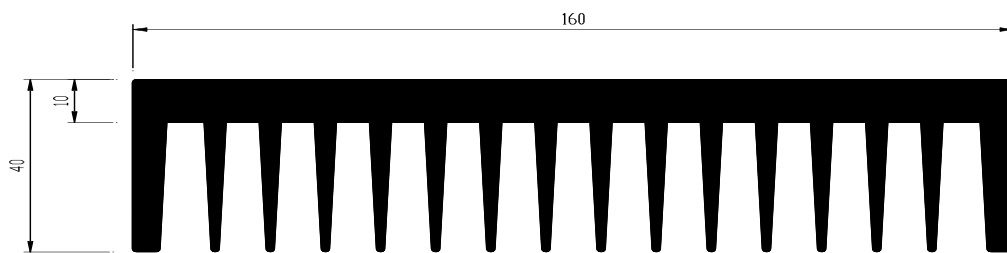

## PS200 Heatsink

Length	C/W Bare	C/W Ano
50	1	0.9
100	0.63	0.56
150	0.5	0.45
200	0.425	0.38
250	0.4	0.36
300	0.38	0.34

Large area heat source  
Thermal data for guideline only

**GD Rectifiers Ltd.** Bentley House, 2 William Way, Burgess Hill, West Sussex RH15 9AG.