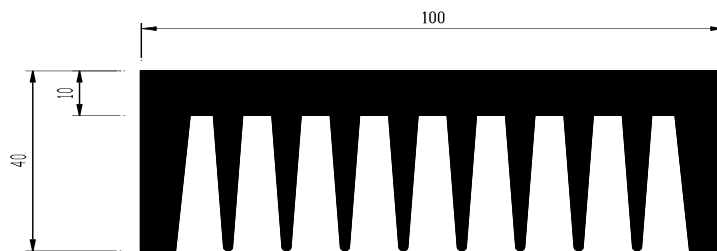

Certificate No. 152
ISO 9001: 2000

PS140 Heatsink

Length	C/W Bare	C/W Ano
50	2.4	2.15
100	1.5	1.34
150	1.2	1.07
200	1	0.89
250	0.95	0.85
300	0.9	0.8

Large area heat source
Thermal data for guideline only