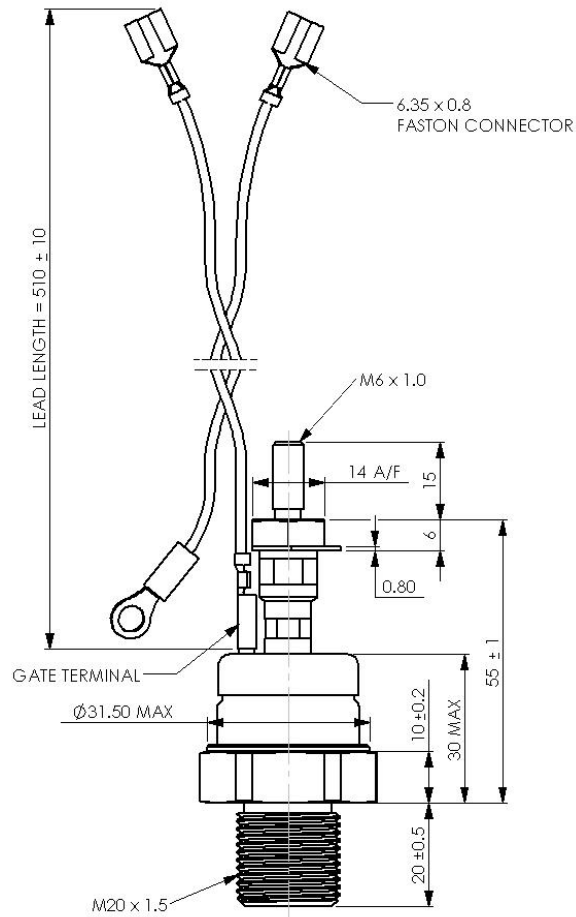

Drawing Number – W87
Outline Number – 101A376

VIEW FROM ABOVE
WITH LEAD REMOVED

Weight 250g