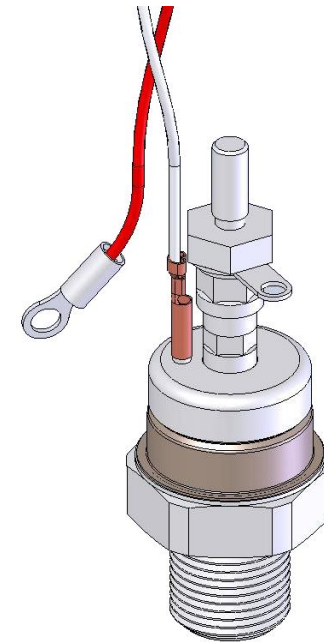

Drawing Number – W87
Outline Number – 101A376

VIEW FROM ABOVE
WITH LEAD REMOVED

Weight 250g