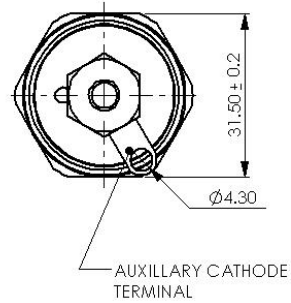

Drawing Number – W87
Outline Number – 101A376

VIEW FROM ABOVE
WITH LEAD REMOVED

Weight 250g