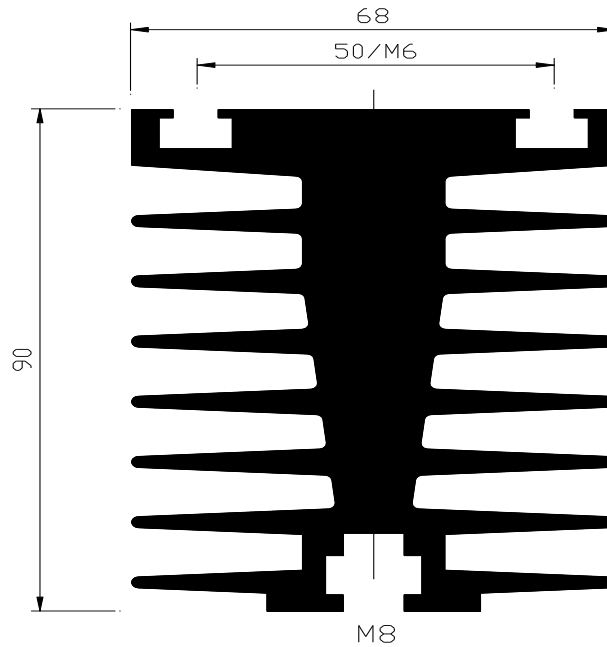

PS156 Heatsink

	Length	C/W Bare	C/W Ano
50W	70	1.3	1.16
100W	70	1.2	1.07
100W	150	0.75	0.67
200W	150	0.62	0.55

Thermal data for guideline only

GD Rectifiers Ltd. Bentley House, 2 William Way, Burgess Hill, West Sussex RH15 9AG.